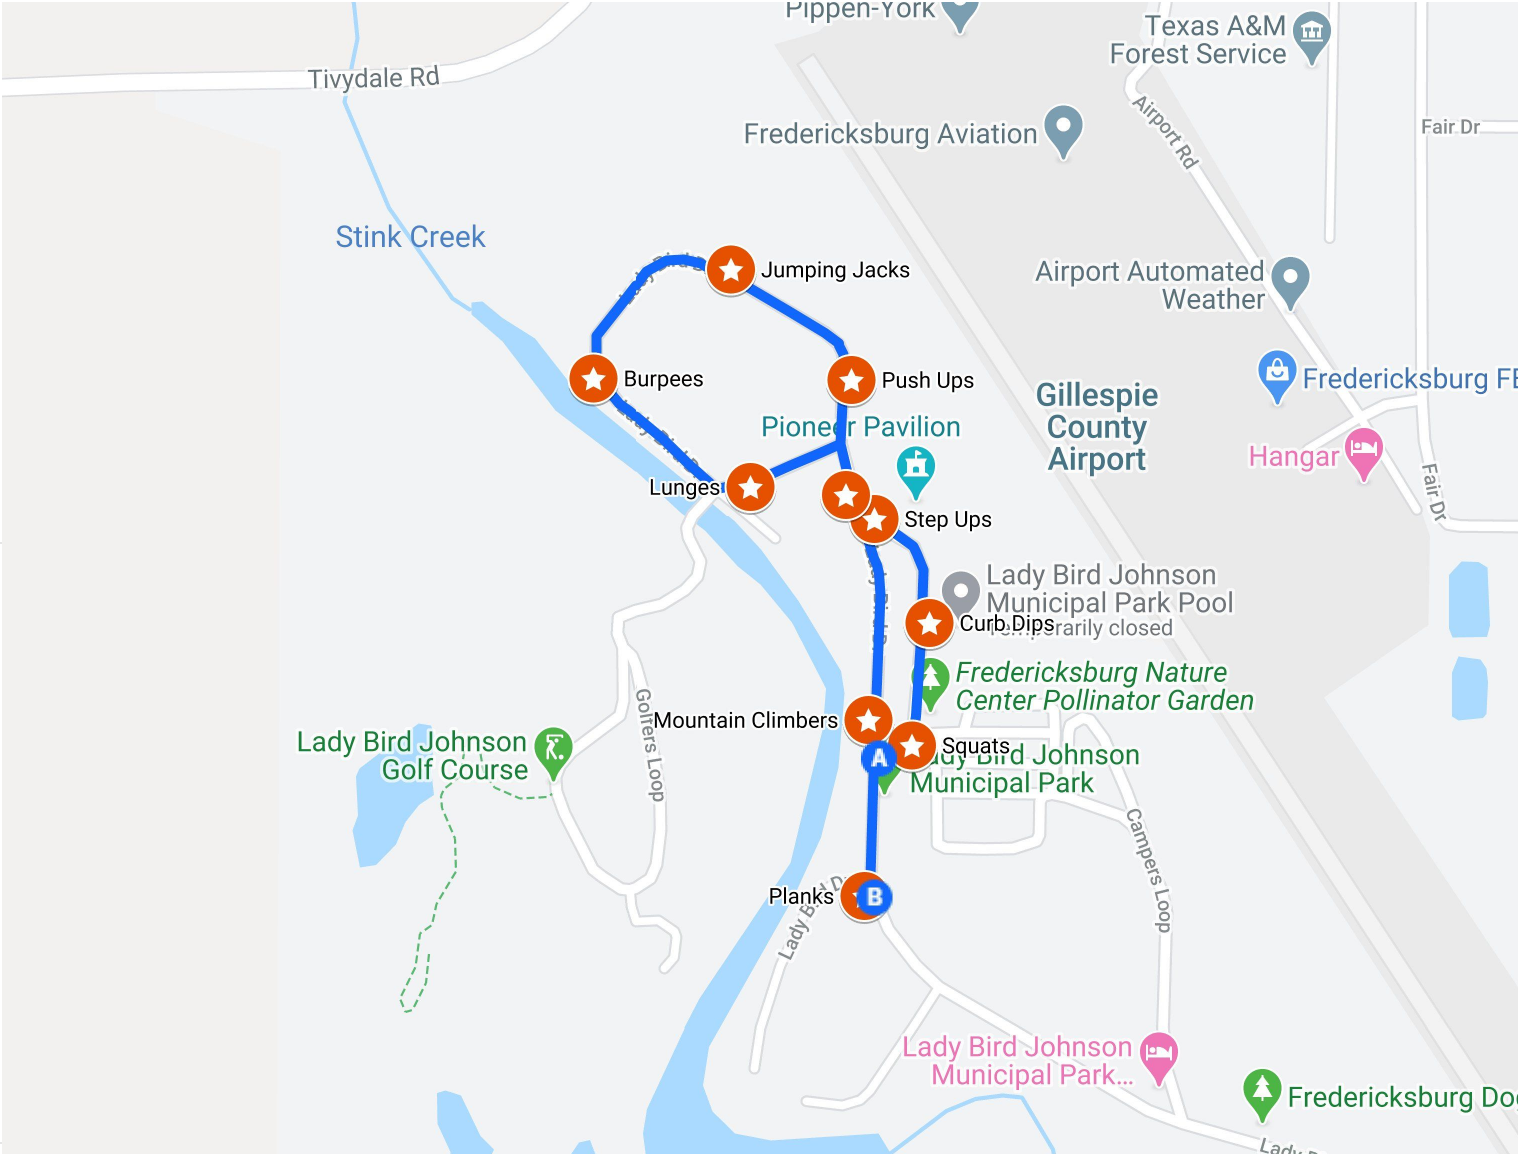

# Lady Bird Johnson Park Neighborhood Fit Trail

## Lady Bird Johnson Municipal Park Neighborhood Fit Trail

**A**

Lady Bird Johnson Municipal Park, Lady Bird Dr, Fredericksburg, TX 78624, USA

**B**

Lady Bird Johnson Municipal Park, Lady Bird Dr, Fredericksburg, TX 78624, USA

## Fit Trail Stations

- ★ Jumping Jacks
- ★ Step Ups
- ★ High Knees
- ★ Squats
- ★ Lunges
- ★ Push Ups
- ★ Mountain Climbers
- ★ Curb Dips
- ★ Burpees
- ★ Planks

HCM Wellness Center and Lady Bird Johnson Park's Neighborhood Fit Trail